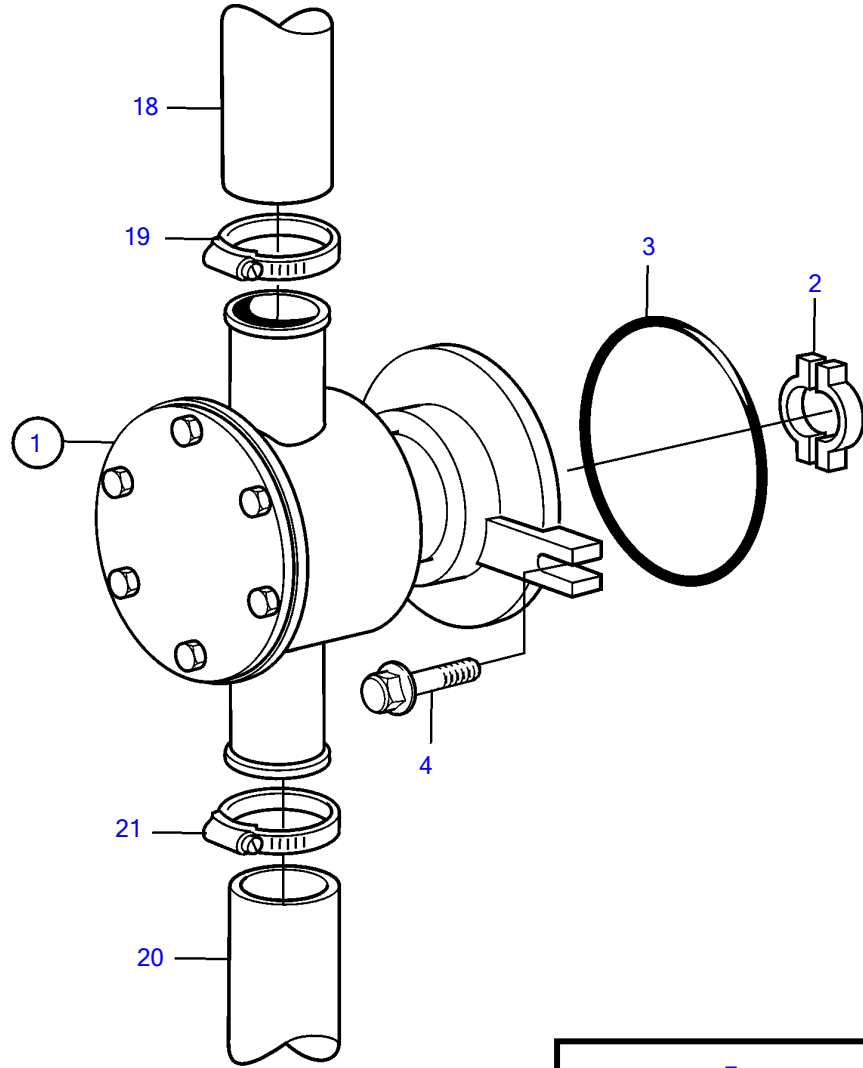

TAMD31L-A, TAMD31M-A, TAMD31P-A, TAMD31S-A, TMD31L-A

TAMD31L-A, TAMD31M-A, TAMD31P-A, TAMD31S-A, TMD31L-A

REF	PART NO.	QTY	DESCRIPTION	SEE SEC.	NOTES
1	860629	1	Sea water pump		Repl by 3581558
			.		
			.	3399	
	3581558	1	Sea water pump		Repl by 3583115
			.		
			.	6012	
	3583115	1	Sea water pump		
			.		
			.	6012	
	861198	1	Sea water pump		SOLAS, Repl by 3581559
			.		
			.	2768	
	3581559	1	Sea water pump		SOLAS, Repl by 3583145
			.		
			.	6013	
	3583145	1	Sea water pump		SOLAS
			.		
			.	6013	
2	858467	1	Companion flange		
3	968971	1	O-ring		
4	946173	2	Flange screw		
5	3580758	1	Bracket		
6	843075	1	Spacer sleeve		
7	955894	1	Washer		
8	945444	1	Flange screw		
9	961669	1	Hose clamp		
10	834974	1	Clamp		
11	861387	1	Bracket		
12	947760	1	Flange screw		
13	948746	1	Flange screw		
14	955893	1	Washer		
15	952640	1	Clamp		
16	846780	1	Bracket		
17	965181	1	Flange screw		
18	860997	1	Hose		Sea water pump-oil cooler.
19	943476	1	Hose clamp		
20	861737	1	Hose		Reverse gear-sea water pump.
21	961669	2	Hose clamp		
22	946544	1	Flange screw		
23	965558	1	Bracket		
24	952640	1	Clamp		
25	955893	1	Washer		
26	949278	1	Flange lock nut		
27	947760	1	Flange screw		