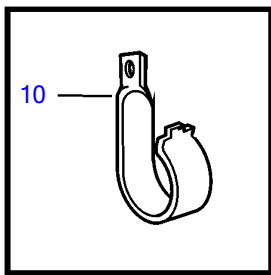

TAMD31L-A, TAMD31M-A, TAMD31P-A, TAMD31S-A, TMD31L-A

TAMD31L-A, TAMD31M-A, TAMD31P-A, TAMD31S-A, TMD31L-A

REF	PART NO.	QTY	DESCRIPTION	SEE SEC.	NOTES
1	860629	1	Sea water pump		Repl by 3581558
			.		
			.	3399	
	3581558	1	Sea water pump		Repl by 3583115
			.		
			.	6012	
	3583115	1	Sea water pump		
			.		
			.	6012	
	861198	1	Sea water pump		SOLAS, Repl by 3581559
			.		
			.	2768	
	3581559	1	Sea water pump		SOLAS, Repl by 3583145
			.		
			.	6013	
	3583145	1	Sea water pump		SOLAS
			.		
			.	6013	
2	858467	1	Companion flange		
3	968971	1	O-ring		
4	946173	2	Flange screw		
5	3580758	1	Bracket		
6	843075	1	Spacer sleeve		
7	955894	1	Washer		
8	945444	1	Flange screw		
9	961669	1	Hose clamp		
10	834974	1	Clamp		
11	861387	1	Bracket		
12	947760	1	Flange screw		
13	948746	1	Flange screw		
14	955893	1	Washer		
15	952640	1	Clamp		
16	846780	1	Bracket		
17	965181	1	Flange screw		
18	860997	1	Hose		Sea water pump-oil cooler.
19	943476	1	Hose clamp		
20	861737	1	Hose		Reverse gear-sea water pump.
21	961669	2	Hose clamp		
22	946544	1	Flange screw		
23	965558	1	Bracket		
24	952640	1	Clamp		
25	955893	1	Washer		
26	949278	1	Flange lock nut		
27	947760	1	Flange screw		