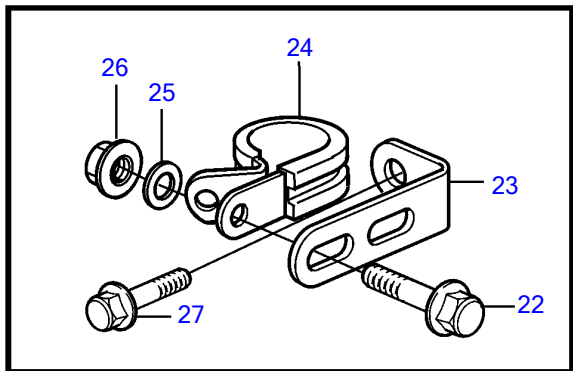

TAMD31L-A, TAMD31M-A, TAMD31P-A, TAMD31S-A, TMD31L-A

TAMD31L-A, TAMD31M-A, TAMD31P-A, TAMD31S-A, TMD31L-A

REF	PART NO.	QTY	DESCRIPTION	SEE SEC.	NOTES
1	860629	1	Sea water pump		Repl by 3581558
			.		
			.	3399	
	3581558	1	Sea water pump		Repl by 3583115
			.		
			.	6012	
	3583115	1	Sea water pump		
			.		
			.	6012	
	861198	1	Sea water pump		SOLAS, Repl by 3581559
			.		
			.	2768	
	3581559	1	Sea water pump		SOLAS, Repl by 3583145
			.		
			.	6013	
	3583145	1	Sea water pump		SOLAS
			.		
			.	6013	
2	858467	1	Companion flange		
3	968971	1	O-ring		
4	946173	2	Flange screw		
5	3580758	1	Bracket		
6	843075	1	Spacer sleeve		
7	955894	1	Washer		
8	945444	1	Flange screw		
9	961669	1	Hose clamp		
10	834974	1	Clamp		
11	861387	1	Bracket		
12	947760	1	Flange screw		
13	948746	1	Flange screw		
14	955893	1	Washer		
15	952640	1	Clamp		
16	846780	1	Bracket		
17	965181	1	Flange screw		
18	860997	1	Hose		Sea water pump-oil cooler.
19	943476	1	Hose clamp		
20	861737	1	Hose		Reverse gear-sea water pump.
21	961669	2	Hose clamp		
22	946544	1	Flange screw		
23	965558	1	Bracket		
24	952640	1	Clamp		
25	955893	1	Washer		
26	949278	1	Flange lock nut		
27	947760	1	Flange screw		