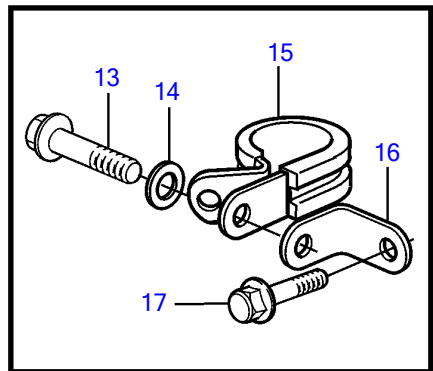

TAMD31L-A, TAMD31M-A, TAMD31P-A, TAMD31S-A, TMD31L-A

TAMD31L-A, TAMD31M-A, TAMD31P-A, TAMD31S-A, TMD31L-A

REF	PART NO.	QTY	DESCRIPTION	SEE SEC.	NOTES
1	860629	1	Sea water pump		Repl by 3581558
			.		
			.	3399	
	3581558	1	Sea water pump		Repl by 3583115
			.		
			.	6012	
	3583115	1	Sea water pump		
			.		
			.	6012	
	861198	1	Sea water pump		SOLAS, Repl by 3581559
			.		
			.	2768	
	3581559	1	Sea water pump		SOLAS, Repl by 3583145
			.		
			.	6013	
	3583145	1	Sea water pump		SOLAS
			.		
			.	6013	
2	858467	1	Companion flange		
3	968971	1	O-ring		
4	946173	2	Flange screw		
5	3580758	1	Bracket		
6	843075	1	Spacer sleeve		
7	955894	1	Washer		
8	945444	1	Flange screw		
9	961669	1	Hose clamp		
10	834974	1	Clamp		
11	861387	1	Bracket		
12	947760	1	Flange screw		
13	948746	1	Flange screw		
14	955893	1	Washer		
15	952640	1	Clamp		
16	846780	1	Bracket		
17	965181	1	Flange screw		
18	860997	1	Hose		Sea water pump-oil cooler.
19	943476	1	Hose clamp		
20	861737	1	Hose		Reverse gear-sea water pump.
21	961669	2	Hose clamp		
22	946544	1	Flange screw		
23	965558	1	Bracket		
24	952640	1	Clamp		
25	955893	1	Washer		
26	949278	1	Flange lock nut		
27	947760	1	Flange screw		