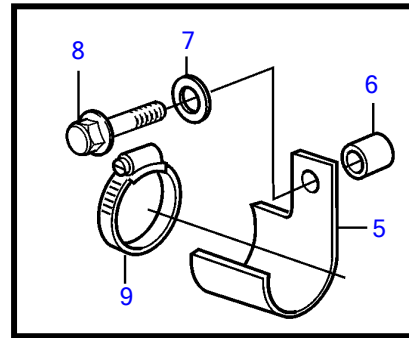

TAMD31L-A, TAMD31M-A, TAMD31P-A, TAMD31S-A, TMD31L-A

TAMD31L-A, TAMD31M-A, TAMD31P-A, TAMD31S-A, TMD31L-A

REF	PART NO.	QTY	DESCRIPTION	SEE SEC.	NOTES
1	860629	1	Sea water pump		Repl by 3581558
			.		
			.	3399	
	3581558	1	Sea water pump		Repl by 3583115
			.		
			.	6012	
	3583115	1	Sea water pump		
			.		
			.	6012	
	861198	1	Sea water pump		SOLAS, Repl by 3581559
			.		
			.	2768	
	3581559	1	Sea water pump		SOLAS, Repl by 3583145
			.		
			.	6013	
	3583145	1	Sea water pump		SOLAS
			.		
			.	6013	
2	858467	1	Companion flange		
3	968971	1	O-ring		
4	946173	2	Flange screw		
5	3580758	1	Bracket		
6	843075	1	Spacer sleeve		
7	955894	1	Washer		
8	945444	1	Flange screw		
9	961669	1	Hose clamp		
10	834974	1	Clamp		
11	861387	1	Bracket		
12	947760	1	Flange screw		
13	948746	1	Flange screw		
14	955893	1	Washer		
15	952640	1	Clamp		
16	846780	1	Bracket		
17	965181	1	Flange screw		
18	860997	1	Hose		Sea water pump-oil cooler.
19	943476	1	Hose clamp		
20	861737	1	Hose		Reverse gear-sea water pump.
21	961669	2	Hose clamp		
22	946544	1	Flange screw		
23	965558	1	Bracket		
24	952640	1	Clamp		
25	955893	1	Washer		
26	949278	1	Flange lock nut		
27	947760	1	Flange screw		