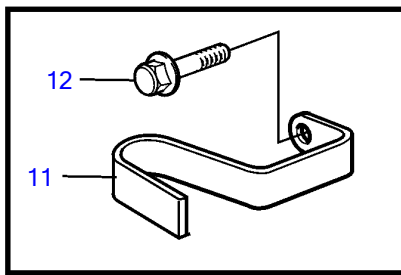

TAMD31L-A, TAMD31M-A, TAMD31P-A, TAMD31S-A, TMD31L-A

TAMD31L-A, TAMD31M-A, TAMD31P-A, TAMD31S-A, TMD31L-A

REF	PART NO.	QTY	DESCRIPTION	SEE SEC.	NOTES
1	860629	1	Sea water pump		Repl by 3581558
			.		
			.	3399	
	3581558	1	Sea water pump		Repl by 3583115
			.		
			.	6012	
	3583115	1	Sea water pump		
			.		
			.	6012	
	861198	1	Sea water pump		SOLAS, Repl by 3581559
			.		
			.	2768	
	3581559	1	Sea water pump		SOLAS, Repl by 3583145
			.		
			.	6013	
	3583145	1	Sea water pump		SOLAS
			.		
			.	6013	
2	858467	1	Companion flange		
3	968971	1	O-ring		
4	946173	2	Flange screw		
5	3580758	1	Bracket		
6	843075	1	Spacer sleeve		
7	955894	1	Washer		
8	945444	1	Flange screw		
9	961669	1	Hose clamp		
10	834974	1	Clamp		
11	861387	1	Bracket		
12	947760	1	Flange screw		
13	948746	1	Flange screw		
14	955893	1	Washer		
15	952640	1	Clamp		
16	846780	1	Bracket		
17	965181	1	Flange screw		
18	860997	1	Hose		Sea water pump-oil cooler.
19	943476	1	Hose clamp		
20	861737	1	Hose		Reverse gear-sea water pump.
21	961669	2	Hose clamp		
22	946544	1	Flange screw		
23	965558	1	Bracket		
24	952640	1	Clamp		
25	955893	1	Washer		
26	949278	1	Flange lock nut		
27	947760	1	Flange screw		